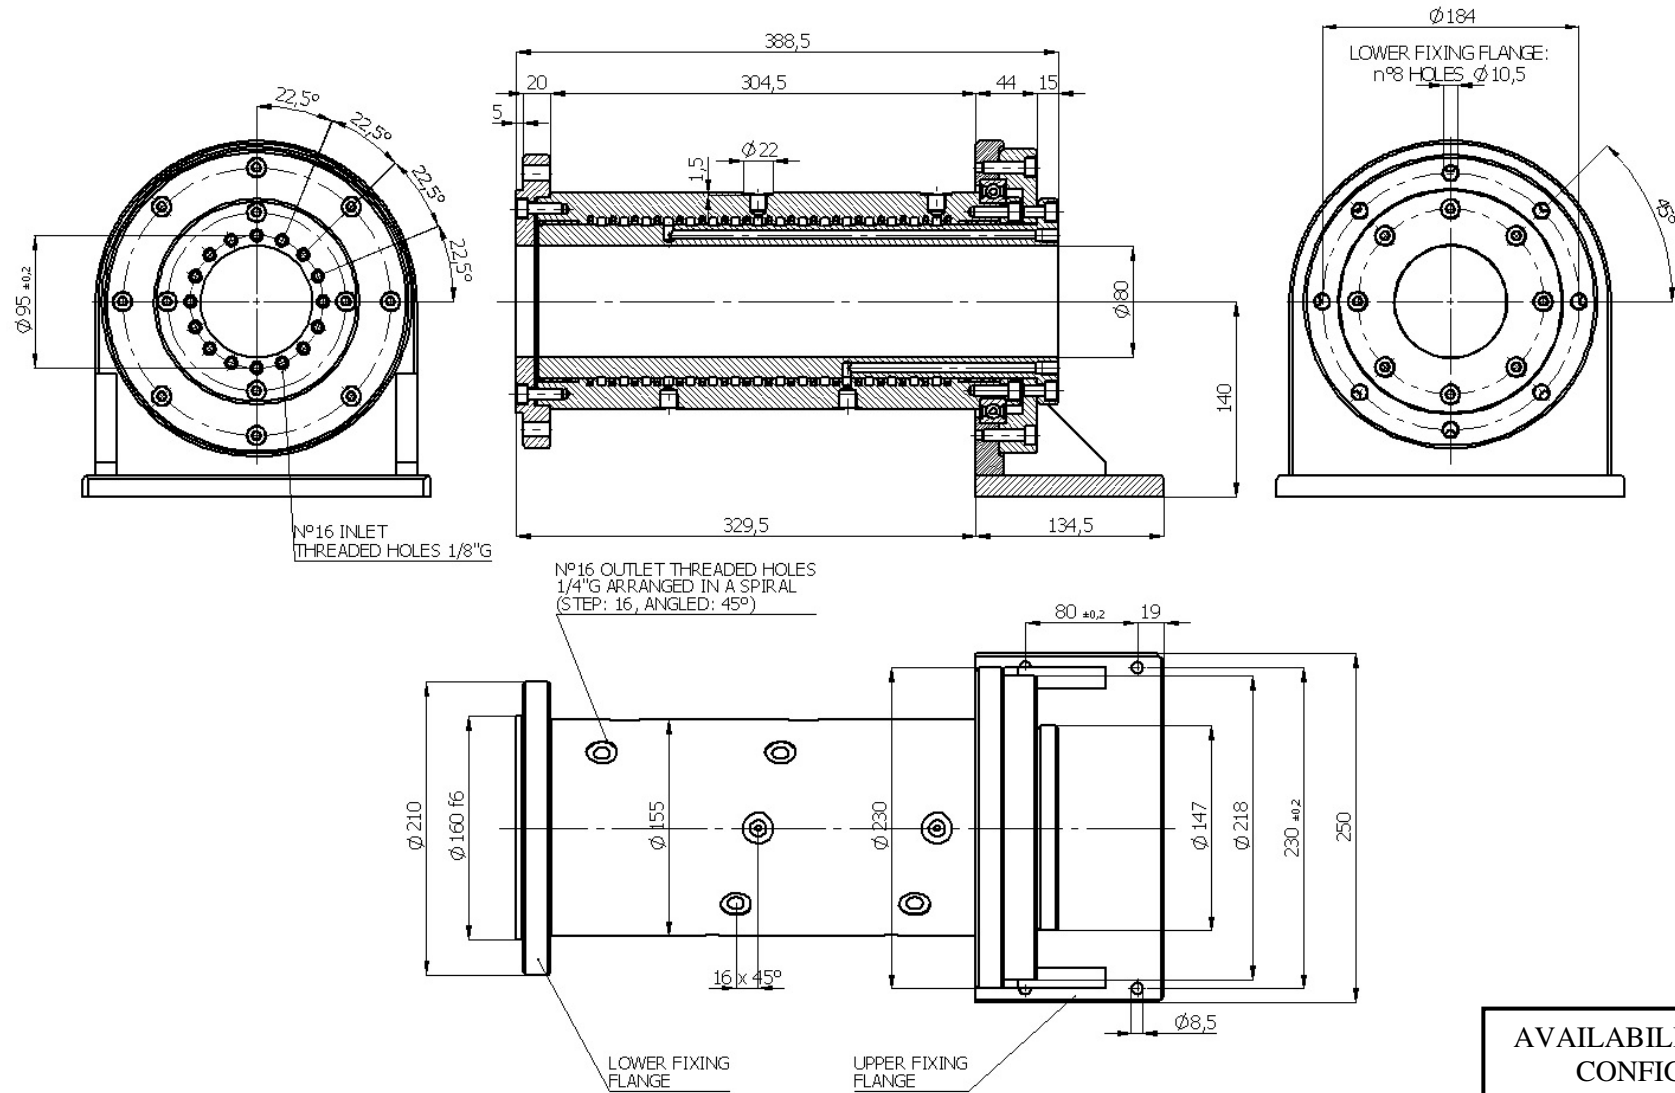

G I Z E T A
I M P I A N T I

DIMENSIONS

AVAILABILITY OF CUSTOM CONFIGURATIONS

* For further technical information, please contact our Technical Office.