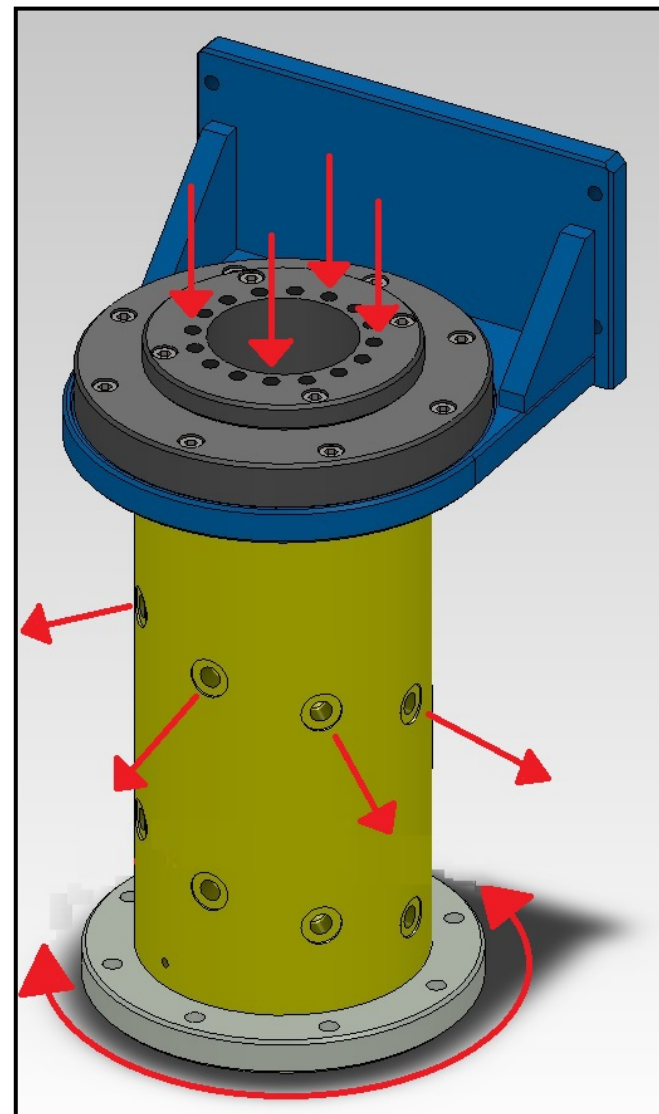

## MAIN TECHNICAL FEATURES

Number of ways	[ / ]	16
Fluid	[ / ]	Air
Ø inlet bores	[ "G ]	1/8
Ø outlet bores	[ "G ]	1/4
Weight	[ kg ]	51.3
Working position	[ / ]	Any
Max. Working pressure	[ bar ]	350
Working Temperature	[ °C ]	-30...+100